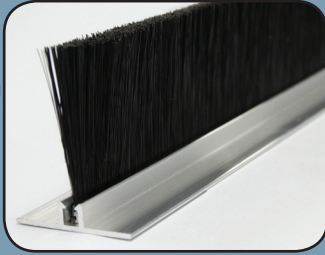

Dock Leveler Weatherseal

Figure 1: Nylon brush weld-on with galvanized steel channel

Figure 2: T-style PVC weld-on with galvanized steel channel

The presence of Dock Leveler Weatherseal can have an enormous impact on your energy savings. It's also an effective deterrent of vermin and insects trying to invade your facility. The seal can be used on the sides of the loading dock for maximum efficiency.

Figure 3: Nylon brush with aluminum channel

Figure 4: T-style PVC with aluminum channel

Design Highlights

- Tek screw or weld-on style weatherseal available in nylon brush or PVC
- Deters insects and vermin from entering around dock leveler
- Resistant to heat and cold
- Black brush standard; high visibility yellow or yellow/black available
- These products carry a (1) year limited warranty with APS Resource

Technical Specifications

Purpose	Installed to protect dock leveler and pit walls from outside elements
Available Sizes	Size is dependent on dock dimensions
Energy Function	Consists of dense bristles tightly woven and crimped to ensure a maximum seal
Industry Standards	Bristles surpassed one million test cycles
Construction Material	Nylon brush or PVC with aluminum or galvanized steel channel