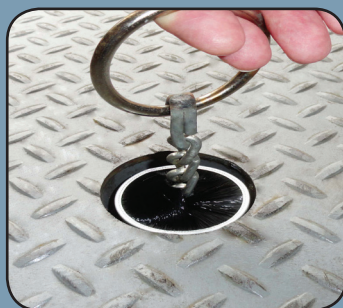

Dock Leveler Weatherseal

Figure 1: Nylon brush weld-on with galvanized steel channel

Figure 2: T-style PVC weld-on with galvanized steel channel

The presence of Dock Leveler Weatherseal can have an enormous impact on your energy savings. It's also an effective deterrent of vermin and insects trying to invade your facility. The seal can be used on the sides of the loading dock for maximum efficiency.

Figure 3: Nylon brush with aluminum channel

Figure 4: T-style PVC with aluminum channel

Design Highlights

- Tek screw or weld-on style weatherseal available in nylon brush or PVC
- Deters insects and vermin from entering around dock leveler
- Resistant to heat and cold
- Black brush standard; high visibility yellow or yellow/black available
- These products carry a (1) year limited warranty with APS Resource

Technical Specifications

Purpose	Installed to protect dock leveler and pit walls from outside elements
Available Sizes	Size is dependent on dock dimensions
Energy Function	Consists of dense bristles tightly woven and crimped to ensure a maximum seal
Industry Standards	Bristles surpassed one million test cycles
Construction Material	Nylon brush or PVC with aluminum or galvanized steel channel

Chain Sealr

Chain Sealr installation

Chain Sealr

Design Highlights

- Deters vermin and insects from entering facility through the chain opening of the dock leveler
- Available in two sizes: 1.75" or 2.5" diameter
- This product carries a (1) year limited warranty with APS Resource