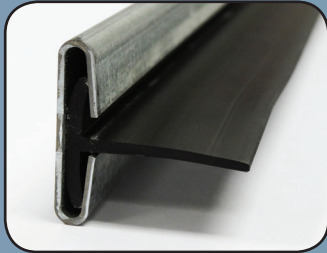

Dock Leveler Weatherseal

Figure 1: Nylon brush weld-on with galvanized steel channel

Figure 2: T-style PVC weld-on with galvanized steel channel

The presence of Dock Leveler Weatherseal can have an enormous impact on your energy savings. It's also an effective deterrent of vermin and insects trying to invade your facility. The seal can be used on the sides of the loading dock for maximum efficiency.

Figure 3: Nylon brush with aluminum channel

Figure 4: T-style PVC with aluminum channel

Design Highlights

- Tek screw or weld-on style weatherseal available in nylon brush or PVC
- Deters insects and vermin from entering around dock leveler
- Resistant to heat and cold
- Black brush standard; high visibility yellow or yellow/black available
- These products carry a (1) year limited warranty with APS Resource

Technical Specifications

Purpose	Installed to protect dock leveler and pit walls from outside elements
Available Sizes	Size is dependent on dock dimensions
Energy Function	Consists of dense bristles tightly woven and crimped to ensure a maximum seal
Industry Standards	Bristles surpassed one million test cycles
Construction Material	Nylon brush or PVC with aluminum or galvanized steel channel

Chain Sealr

Chain Sealr installation

Chain Sealr

Design Highlights

- Deters vermin and insects from entering facility through the chain opening of the dock leveler
- Available in two sizes: 1.75" or 2.5" diameter
- This product carries a (1) year limited warranty with APS Resource