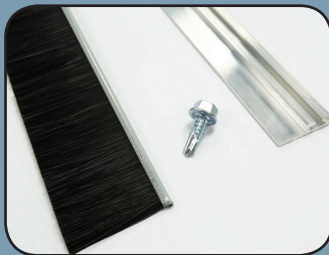

Dock Leveler Weatherseal

Figure 1: Nylon brush weld-on with galvanized steel channel

Figure 2: T-style PVC weld-on with galvanized steel channel

The presence of Dock Leveler Weatherseal can have an enormous impact on your energy savings. It's also an effective deterrent of vermin and insects trying to invade your facility. The seal can be used on the sides of the loading dock for maximum efficiency.

Figure 3: Nylon brush with aluminum channel

Figure 4: T-style PVC with aluminum channel

Design Highlights

- Tek screw or weld-on style weatherseal available in nylon brush or PVC
- Deters insects and vermin from entering around dock leveler
- Resistant to heat and cold
- Black brush standard; high visibility yellow or yellow/black available
- These products carry a (1) year limited warranty with APS Resource

Technical Specifications

Purpose	Installed to protect dock leveler and pit walls from outside elements
Available Sizes	Size is dependent on dock dimensions
Energy Function	Consists of dense bristles tightly woven and crimped to ensure a maximum seal
Industry Standards	Bristles surpassed one million test cycles
Construction Material	Nylon brush or PVC with aluminum or galvanized steel channel

Chain Sealr

Chain Sealr installation

Chain Sealr

Design Highlights

- Deters vermin and insects from entering facility through the chain opening of the dock leveler
- Available in two sizes: 1.75" or 2.5" diameter
- This product carries a (1) year limited warranty with APS Resource