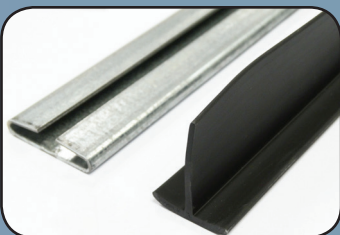

Dock Leveler Weatherseal

Figure 1: Nylon brush weld-on with galvanized steel channel

Figure 2: T-style PVC weld-on with galvanized steel channel

The presence of Dock Leveler Weatherseal can have an enormous impact on your energy savings. It's also an effective deterrent of vermin and insects trying to invade your facility. The seal can be used on the sides of the loading dock for maximum efficiency.

Figure 3: Nylon brush with aluminum channel

Figure 4: T-style PVC with aluminum channel

Design Highlights

- Tek screw or weld-on style weatherseal available in nylon brush or PVC
- Deters insects and vermin from entering around dock leveler
- Resistant to heat and cold
- Black brush standard; high visibility yellow or yellow/black available
- These products carry a (1) year limited warranty with APS Resource

Technical Specifications

Purpose	Installed to protect dock leveler and pit walls from outside elements
Available Sizes	Size is dependent on dock dimensions
Energy Function	Consists of dense bristles tightly woven and crimped to ensure a maximum seal
Industry Standards	Bristles surpassed one million test cycles
Construction Material	Nylon brush or PVC with aluminum or galvanized steel channel

Chain Sealr

Chain Sealr installation

Chain Sealr

Design Highlights

- Deters vermin and insects from entering facility through the chain opening of the dock leveler
- Available in two sizes: 1.75" or 2.5" diameter
- This product carries a (1) year limited warranty with APS Resource