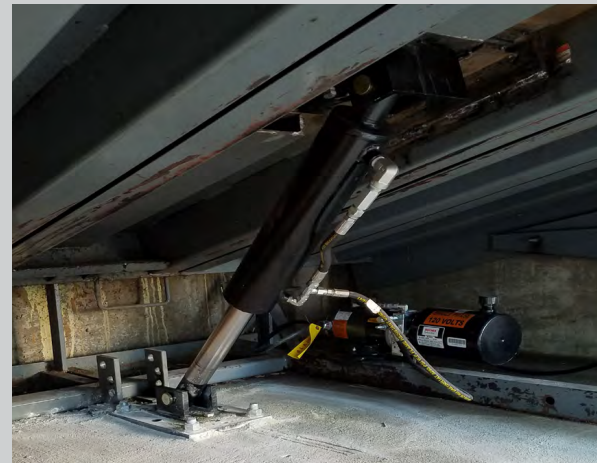

Universal toe guards

APS Resource carries replacement parts for Air, Hydraulic, and Mechanically operated dock levelers.

Air Technology Conversion Kit

Motor & Cylinders

Low Pressure Fan Motor

Hydraulic Technology Conversion Kit