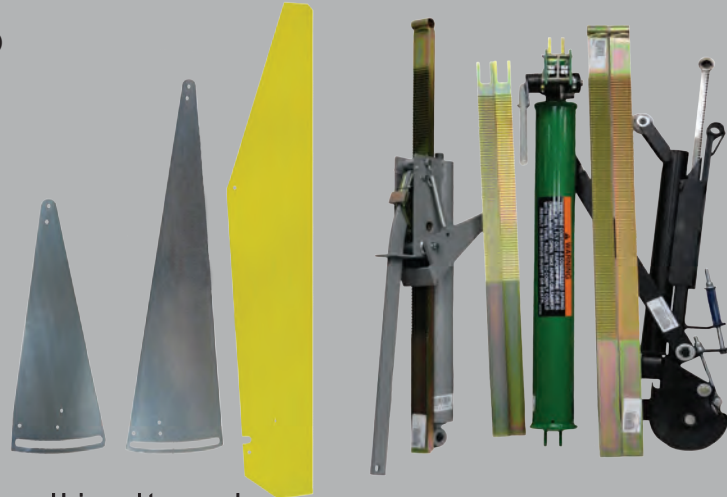

Dock Levelers

Dock Leveler Replacement Parts

Worn out dock leveler equipment leads to lost revenue due to downtime and increased risk for employee injury. Keep your dock up and running safely and efficiently with high-quality replacement parts from APS Resource for Serco, Kelley, and other brands of dock levelers.