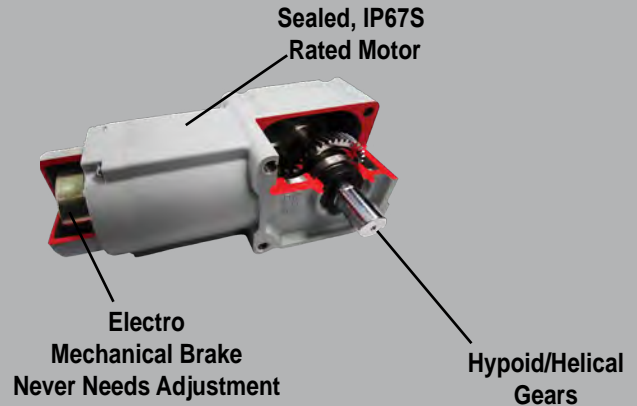

Vehicle Restraints

APS Resource carries a full line of replacement parts for vehicle restraints for most major manufacturers including Kelley, Serco, and other brands of vehicle restraints.

Motor replacements

- Long lasting mechanical brake
- Capable of being retro-fitted for most major brands of rotating hook restraints
- Rugged design
- Weather resistant for harsh environments

Outside LED