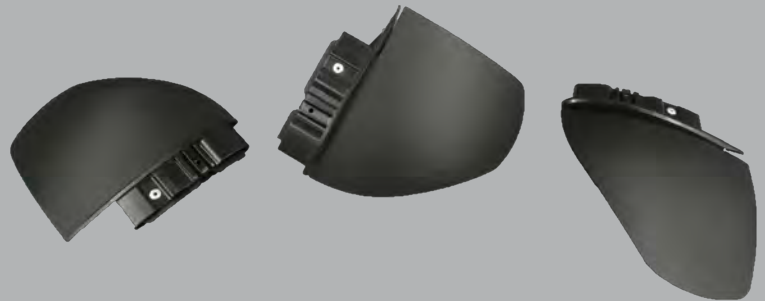

HVLS Fans & Lifts

APS Resource HVLS fan replacement parts are durable and long lasting to keep air flowing for effective climate control. Motor parts and blade replacements are available for Kelley and Serco HVLS fans.

Motor & blade replacement parts