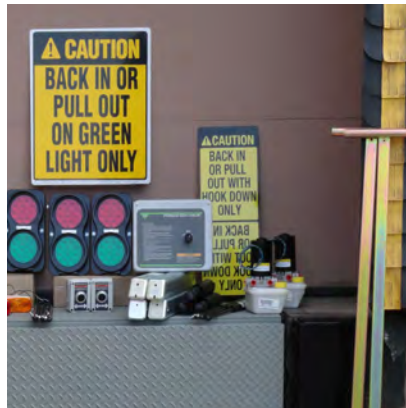

Aftermarket Replacement Parts

APS Resource®

Your Aftermarket Solution